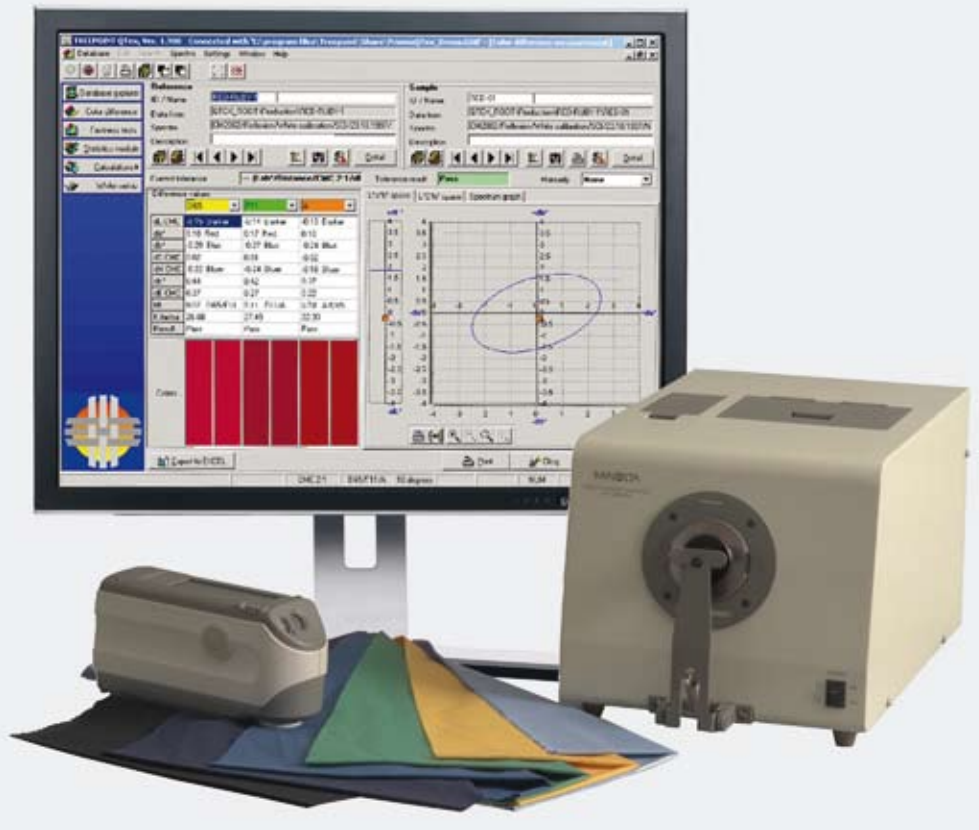

## Color quality control

Qtex is the ideal tool for colorimetric quality control. The system allows fast, flexible and competent color evaluation for laboratory and production. Practice-oriented functions support efficient measurement, evaluation and reporting.

Qtex is a part of the Sedo Treepoint product family and can therefore easily be connected to one or several other systems of the Sedo Treepoint product family. The system can be installed as Client - Server network application.

### Typical Qtex applications:

- Color difference measurement Pass/Fail
- Efficient product control and data recording
- Statistic evaluation
- Intelligent creation of tolerance range
- Color sorting
- Color communication
- Check fastness according to ISO grey scale
- Whiteness and yellowness measurement
- Whiteness according GANZ-GRIESSER
- Comparison of color strength and standard depth
- Freely configurable data base
- Wash test according to IEC456 standard

More flexibility and efficiency through usage of optimized tolerance range, customized evaluations and report, import of measuring data from portable Spectrophotometers. All required information on a single screen.