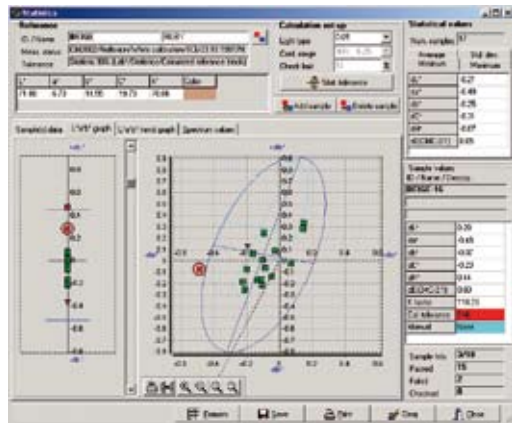

## Color quality control

Qtex is the ideal tool for colorimetric quality control. The system allows fast, flexible and competent color evaluation for laboratory and production. Practice-oriented functions support efficient measurement, evaluation and reporting.

## Color quality control

Color difference measurement

Statistic evaluation

Database explorer

More flexibility and efficiency through usage of optimized tolerance range, customized evaluations and report, import of measuring data from portable Spectrophotometers. All required information on a single screen.