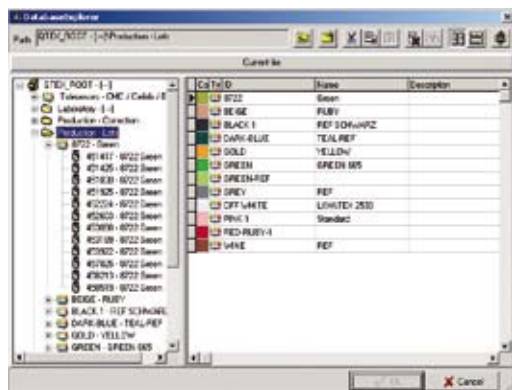

## Color quality control

Qtex is the ideal tool for colorimetric quality control. The system allows fast, flexible and competent color evaluation for laboratory and production. Practice-oriented functions support efficient measurement, evaluation and reporting.

Qtex is a part of the Sedo Treepoint product family and can therefore easily be connected to one or several other systems of the Sedo Treepoint product family. The system can be installed as Client - Server network application.

## Color quality control

Color difference measurement

Statistic evaluation

Database explorer