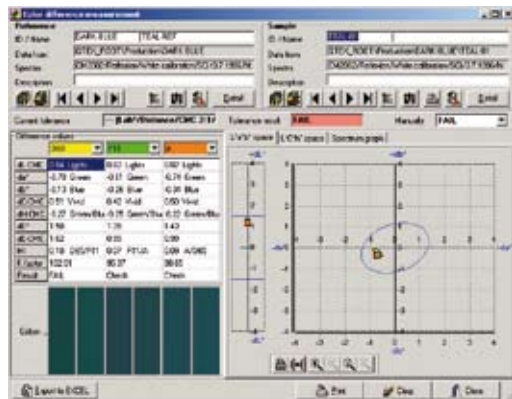

## Color quality control

Qtex is the ideal tool for colorimetric quality control. The system allows fast, flexible and competent color evaluation for laboratory and production. Practice-oriented functions support efficient measurement, evaluation and reporting.

Qtex is a part of the Sedo Treepoint product family and can therefore easily be connected to one or several other systems of the Sedo Treepoint product family. The system can be installed as Client - Server network application.

## Color quality control

Color difference measurement

Statistic evaluation

Database explorer

More flexibility and efficiency through usage of optimized tolerance range, customized evaluations and report, import of measuring data from portable Spectrophotometers. All required information on a single screen.